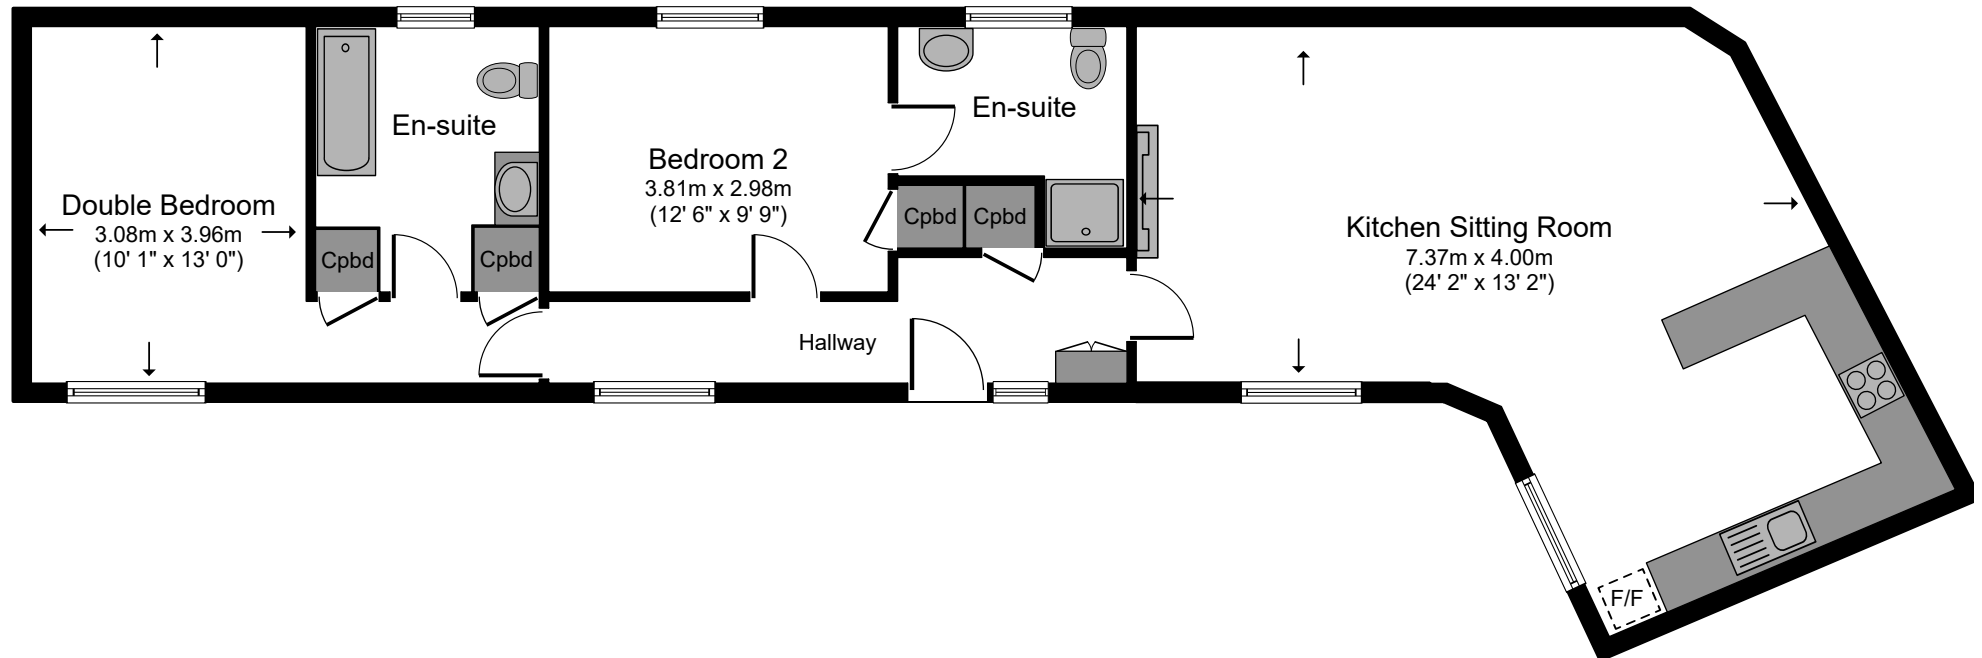

Broomhill

Total floor area 89.0 sq. m. (958 sq. ft.) approx

Floor plans are for identification purposes only.
All measurements are approximate.

Created using Vision Publisher™