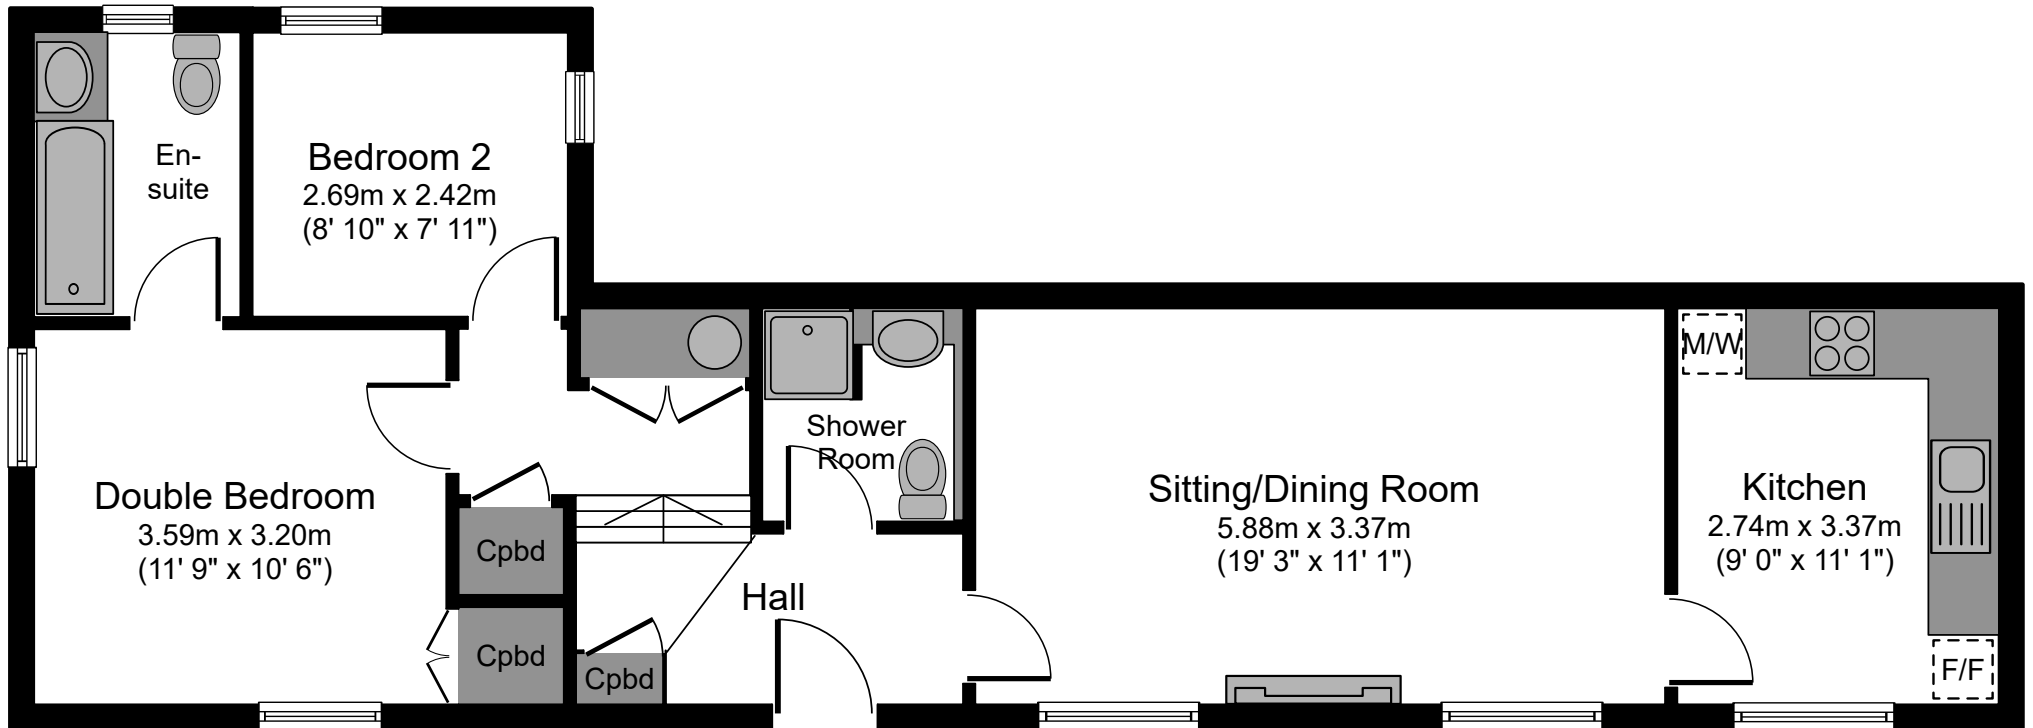

# Heathend

Total floor area 67.0 sq. m. (721 sq. ft.) approx

Floor plans are for identification purposes only.  
All measurements are approximate.

Created using Vision Publisher™