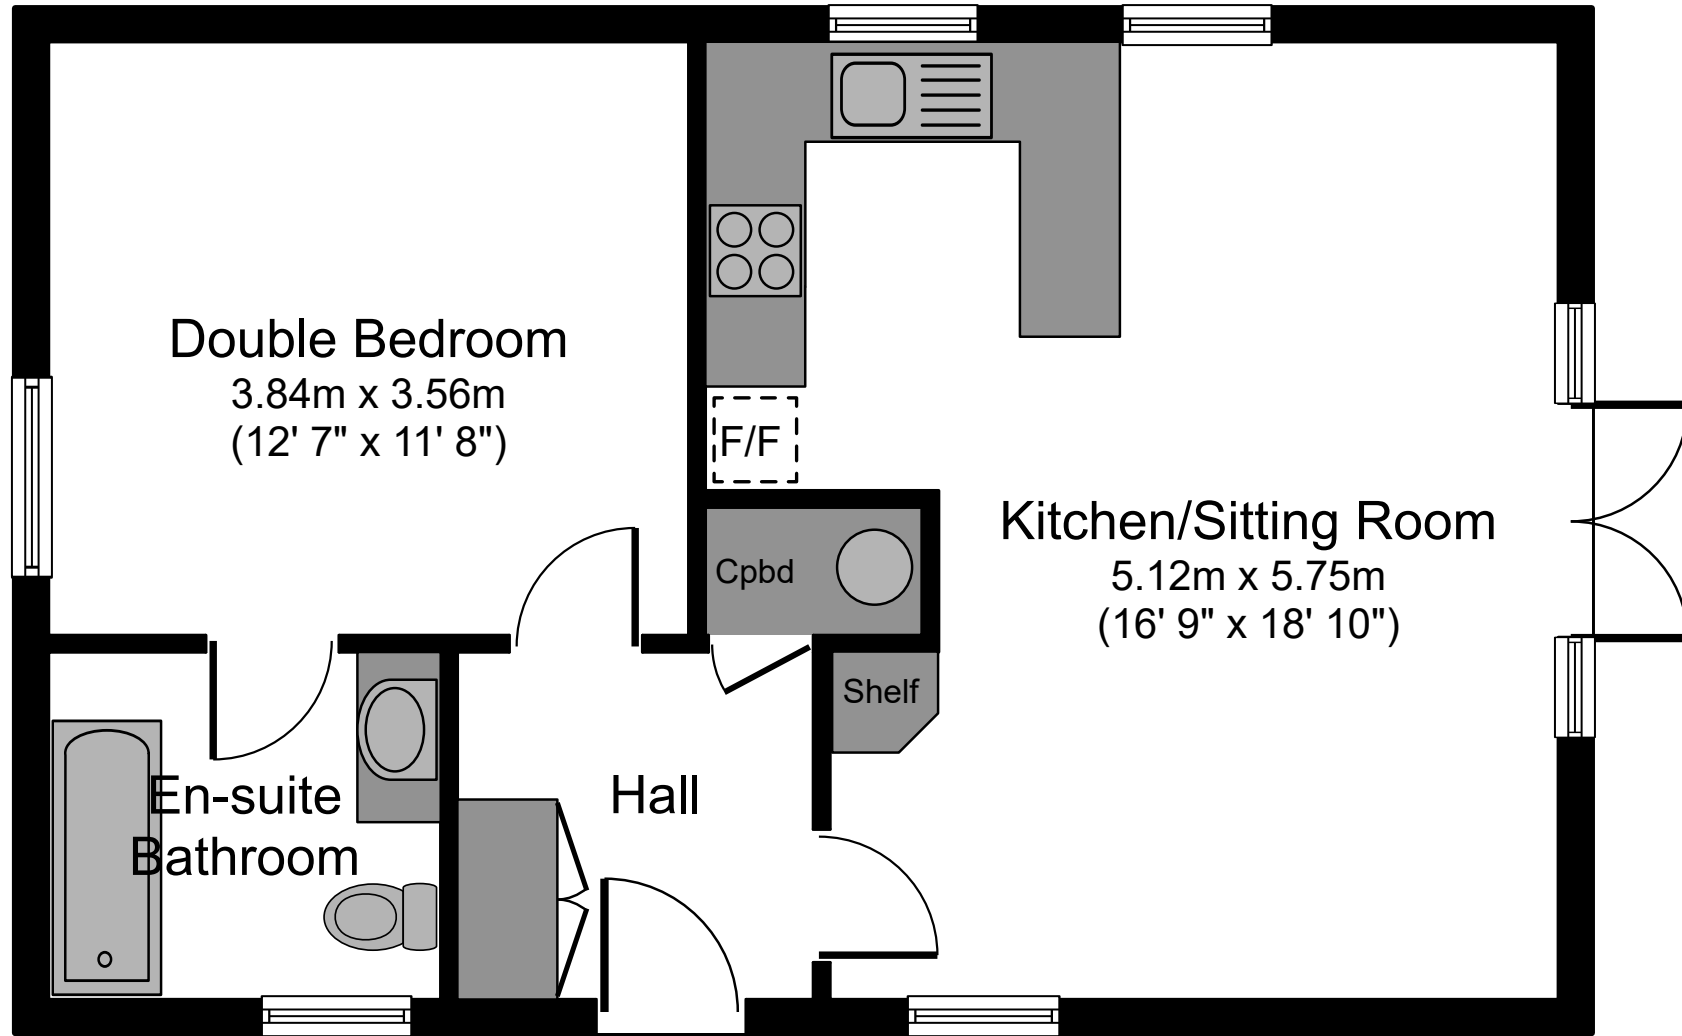

Highfield

Total floor area 52.0 sq. m. (560 sq. ft.) approx

Floor plans are for identification purposes only.
All measurements are approximate.

Created using Vision Publisher™