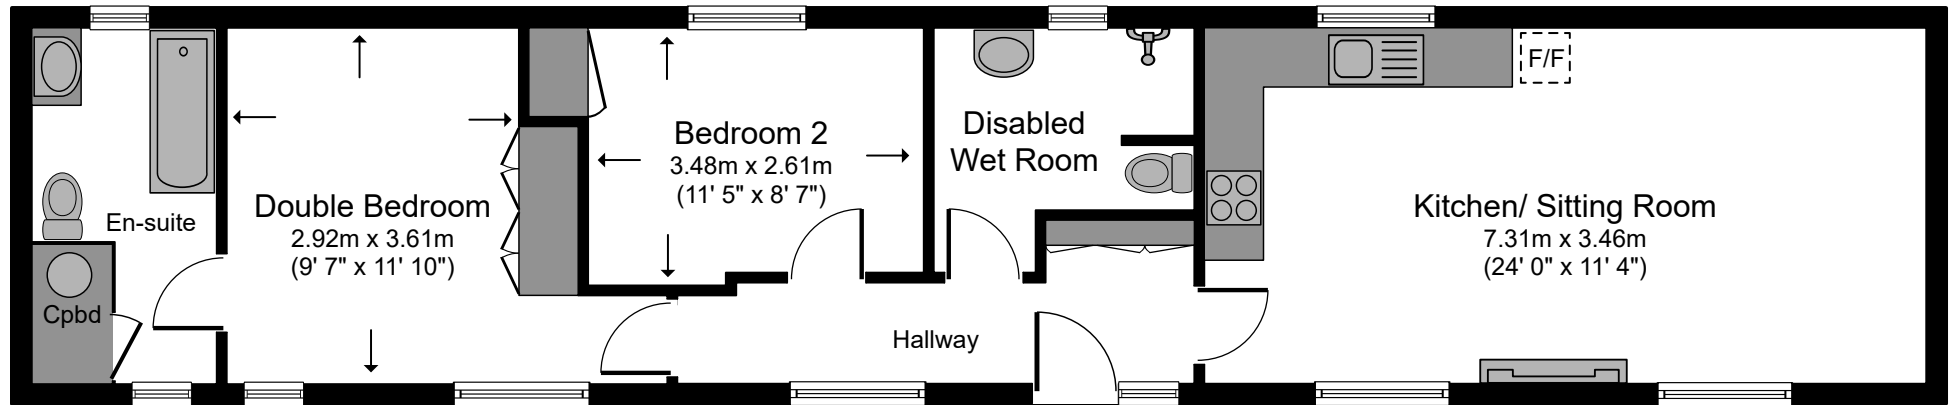

Oaters Wood

Total floor area 69.0 sq. m. (743 sq. ft.) approx

Floor plans are for identification purposes only.
All measurements are approximate.

Created using Vision Publisher™