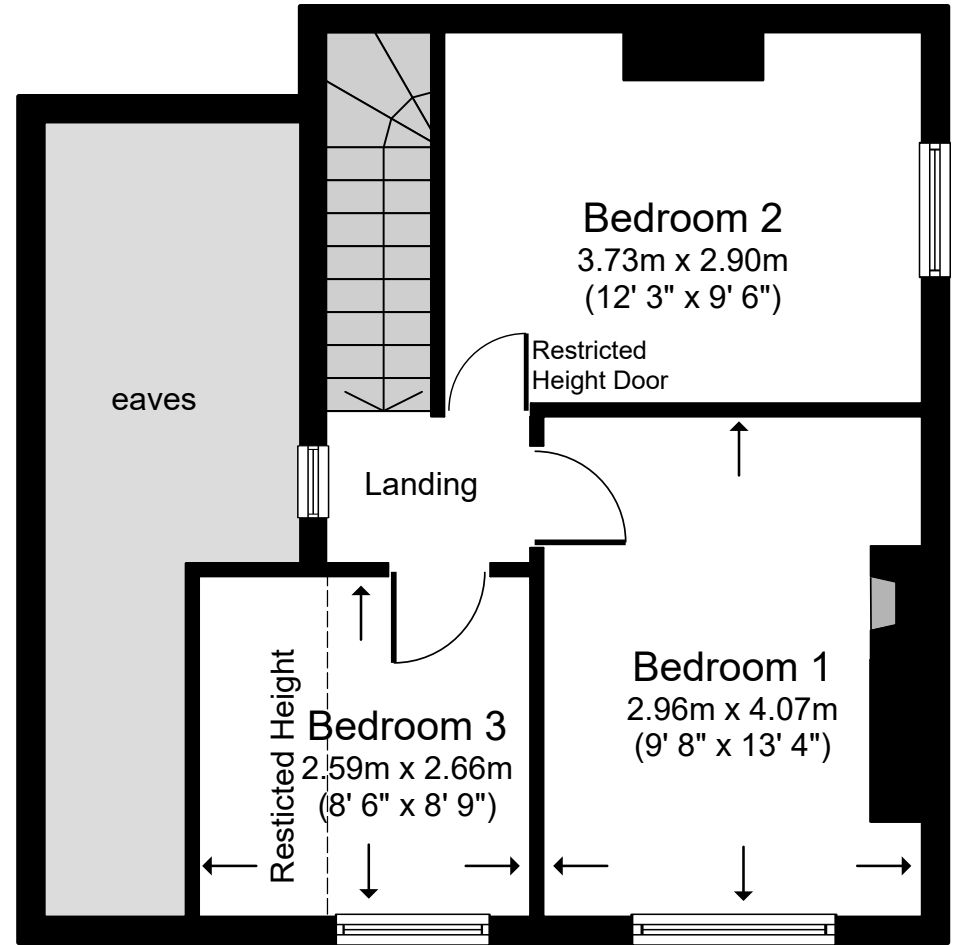

# Apsley Cottage

Total floor area 80.0 sq. m. (861 sq. ft.) approx  
Ground Floor 45.0 sq. m. (484 sq. ft.) approx  
First Floor 35.0 sq. m. (377 sq. ft.) approx

Ground Floor

First Floor