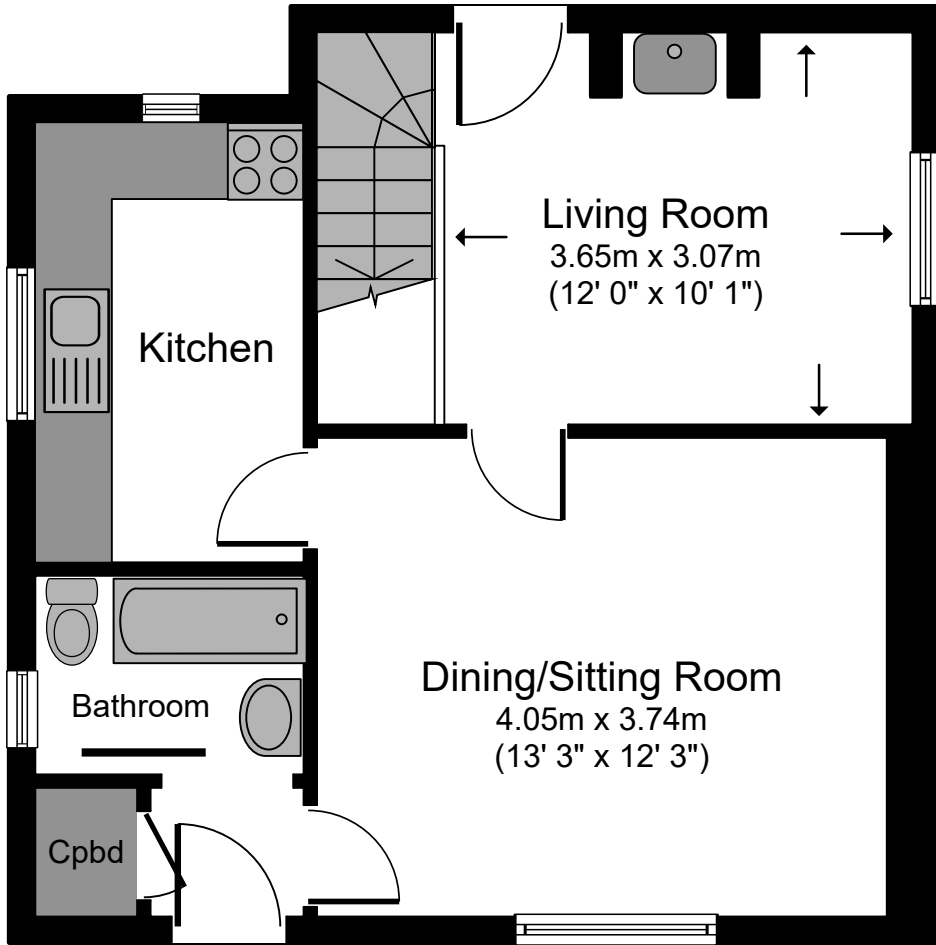

# Apsley Cottage

Total floor area 80.0 sq. m. (861 sq. ft.) approx  
Ground Floor 45.0 sq. m. (484 sq. ft.) approx  
First Floor 35.0 sq. m. (377 sq. ft.) approx

Ground Floor

First Floor