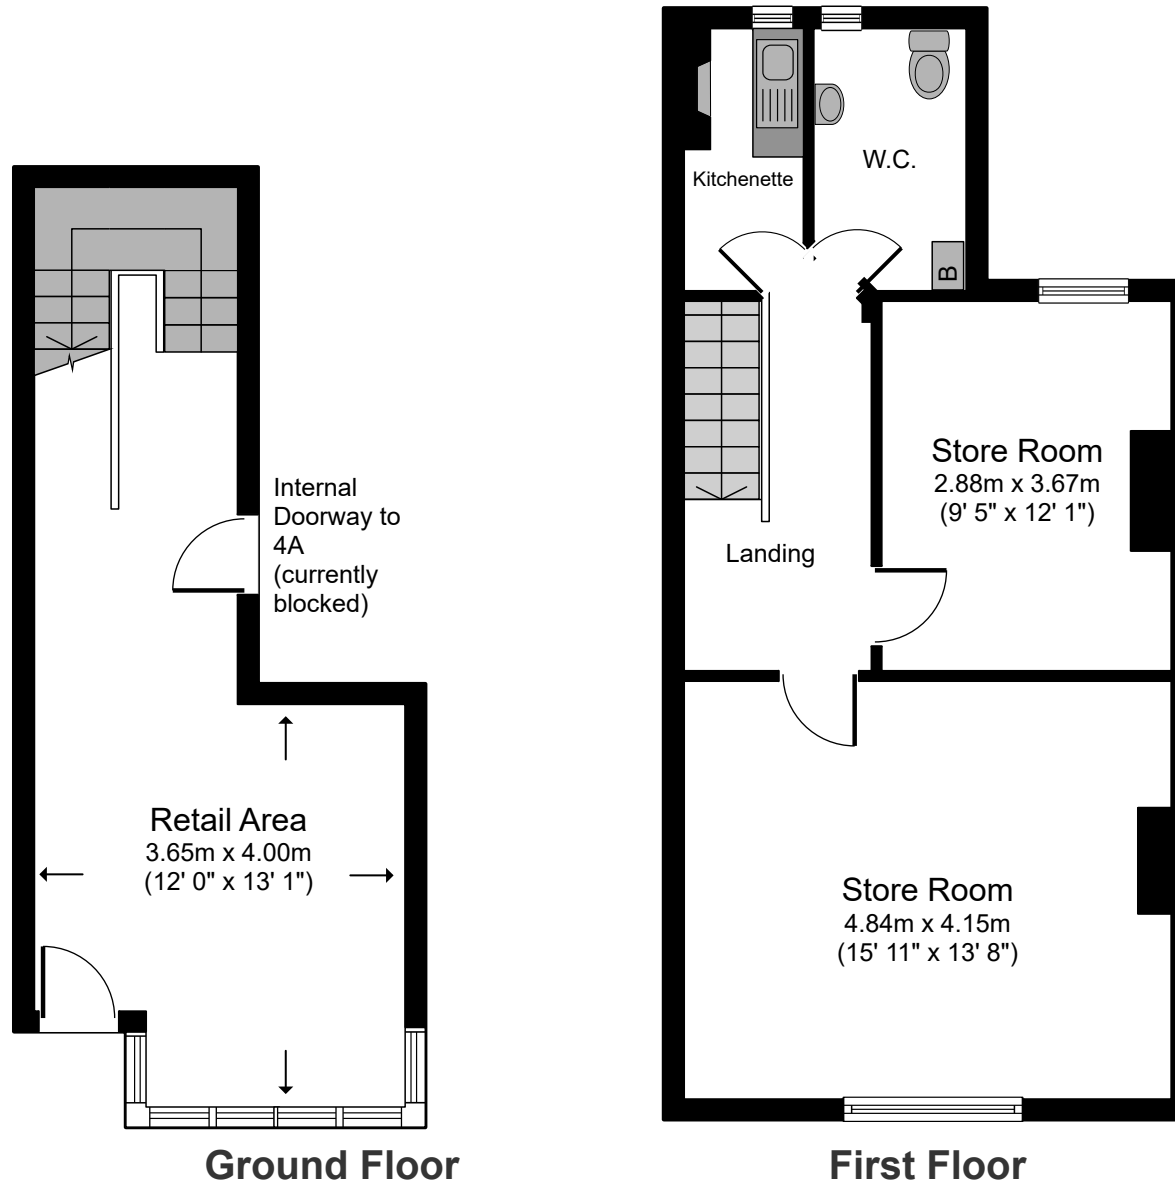

# 4 WEST STREET

Total floor area 69.9 sq.m. (753 sq.ft.) approx  
Ground Floor 24.0 sq.m. (259 sq.ft.) approx  
First Floor 45.9 sq.m. (494 sq.ft.) approx

Floor plans are for identification purposes only.  
All measurements are approximate.