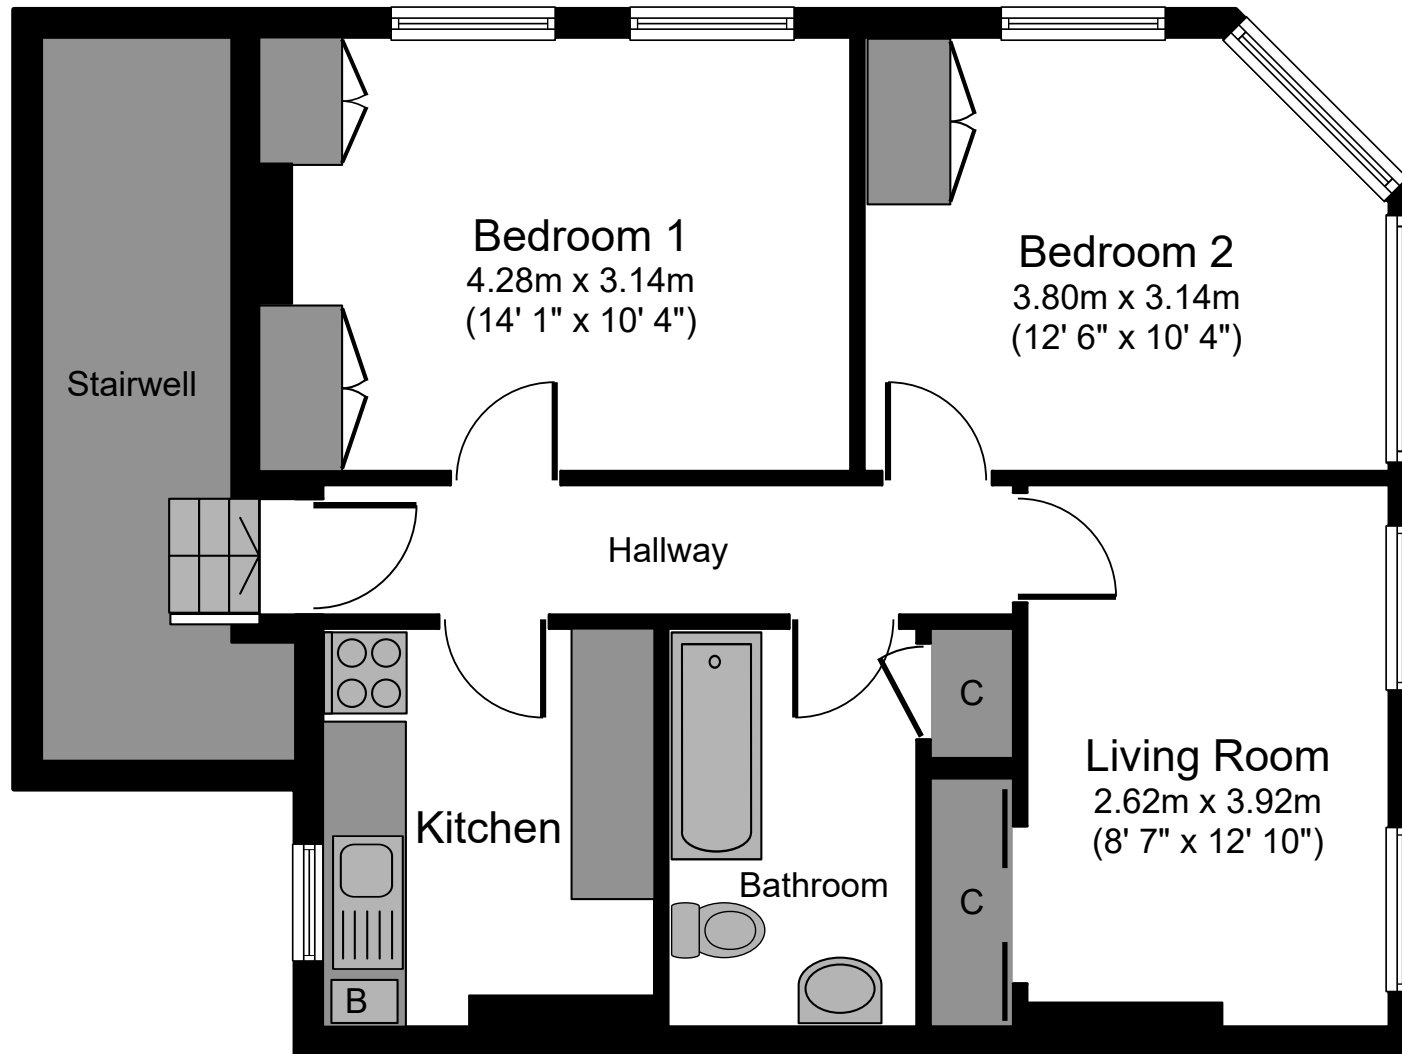

Flat 1, 7 West Street

Floor Plan 56.1 sq.m. (604 sq.ft.) approx

Floor plans are for identification purposes only.
All measurements are approximate.

Created using Vision Publisher™