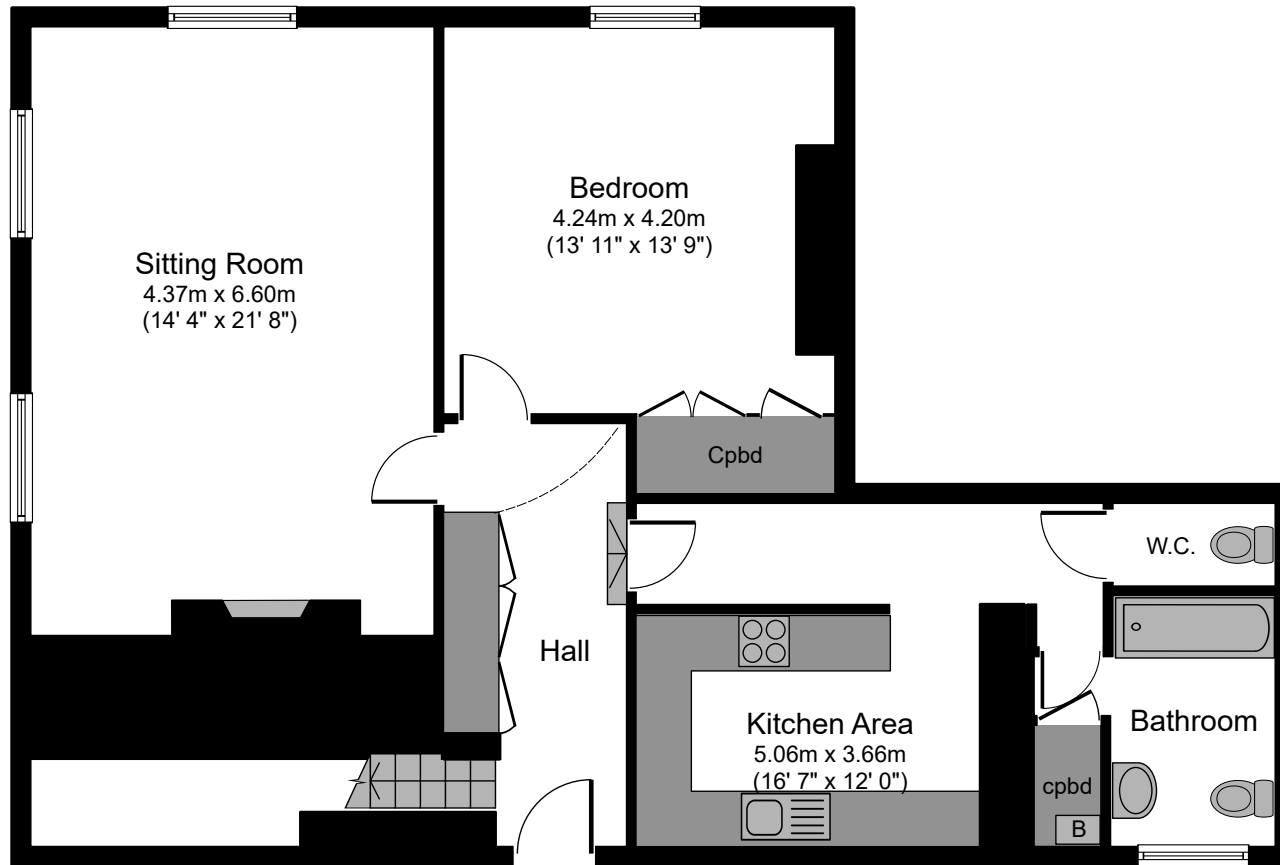

# Flat 2 Sussex House

**First Floor**

**Second Floor**

Total floor area 125.0 sq. m. (1,345 sq. ft.) approx  
 First Floor 95.0 sq. m. (1,023 sq. ft.) approx  
 Second Floor 30.0 sq. m. (323 sq. ft.) approx

Floor plans are for identification purposes only.  
 All measurements are approximate.