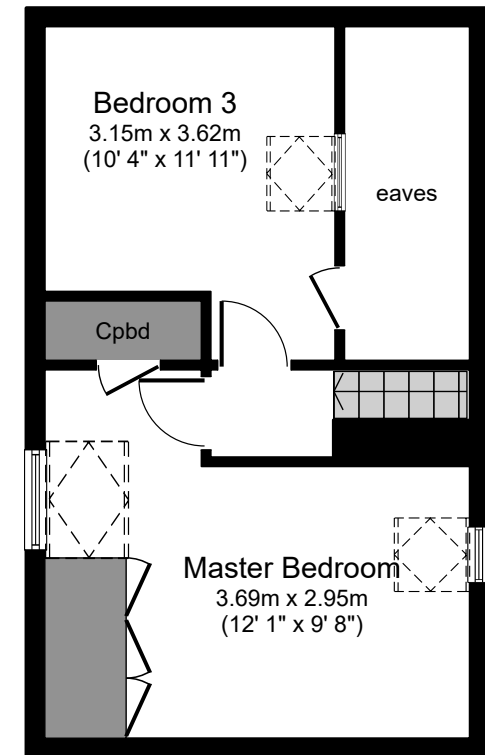

# Flat 2 Sussex House

**First Floor**

**Second Floor**

Total floor area 125.0 sq. m. (1,345 sq. ft.) approx  
 First Floor 95.0 sq. m. (1,023 sq. ft.) approx  
 Second Floor 30.0 sq. m. (323 sq. ft.) approx

Floor plans are for identification purposes only.  
 All measurements are approximate.